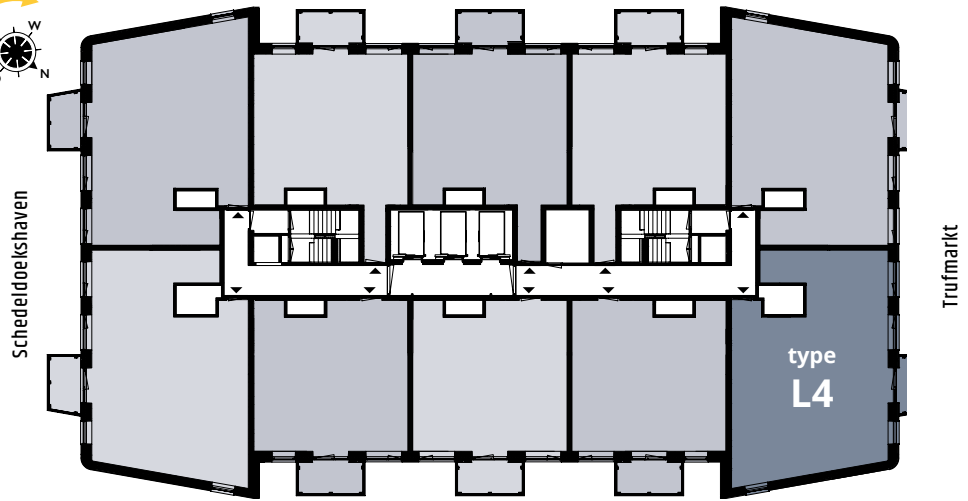

### TYPE L4 Turfmarkt-side

- Floors 17 to 23
- Floor space approx. 83.7 m<sup>2</sup>
- 2 bedrooms
- Outdoor space 4,7 m<sup>2</sup>

- The corner kitchen is equipped with a Quooker tap, an ATAG dishwasher, combi oven with integrated microwave, 80 cm wide induction hob, stainless steel extractor hood with stainless steel splash screen, fridge with freezer compartment and black composite kitchen worktop.
- Balcony on the north-west of approx. 4.7 m<sup>2</sup>.
- Two bedrooms of approx. 7.9 and 16 m<sup>2</sup>.
- The indoor storage room includes space, drains and water lines for the washing machine and dryer.
- The bathroom has a walk-in shower with hard glass wall and walk-in door, stainless steel shower drain, sink and electric towel radiator. The floor has large light gray tiles; the walls have white wall tiles up to the ceiling.

### FLOORS 17 TO 23