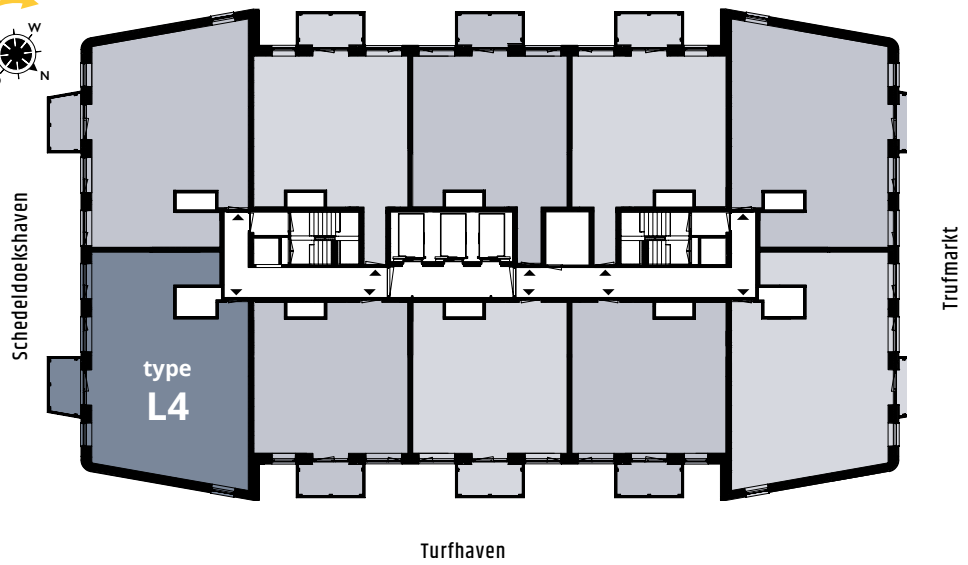

LIVING IN THE MIDDLE OF THE CULTURAL HEART OF THE HAGUE

TYPE L4 Schedeldoekshaven-side

Floors 17 to 23

Floor space
approx. 83.7 m²

2 bedrooms

Outdoor space
4,7 m²

- The corner kitchen is equipped with a Quooker tap, an ATAG dishwasher, combi oven with integrated microwave, 80 cm wide induction hob, stainless steel extractor hood with stainless steel splash screen, fridge with freezer compartment and black composite kitchen worktop.
- Balcony on the south-east of approx. 4.7 m².
- Two bedrooms of approx. 7.9 and 16 m².
- The indoor storage room includes space, drains and water lines for the washing machine and dryer.
- The bathroom has a walk-in shower with hard glass wall and walk-in door, stainless steel shower drain, sink and electric towel radiator. The floor has large light gray tiles; the walls have white wall tiles up to the ceiling.

FLOORS 17 TO 23

LOCATION

YOU CAN FIND THIS TYPE AT:

- 17th floor | Turfhaven 383
- 18th floor | Turfhaven 403
- 19th floor | Turfhaven 423
- 20th floor | Turfhaven 443
- 21st floor | Turfhaven 463
- 2nd floor2 | Turfhaven 483
- 23rd floor | Turfhaven 503