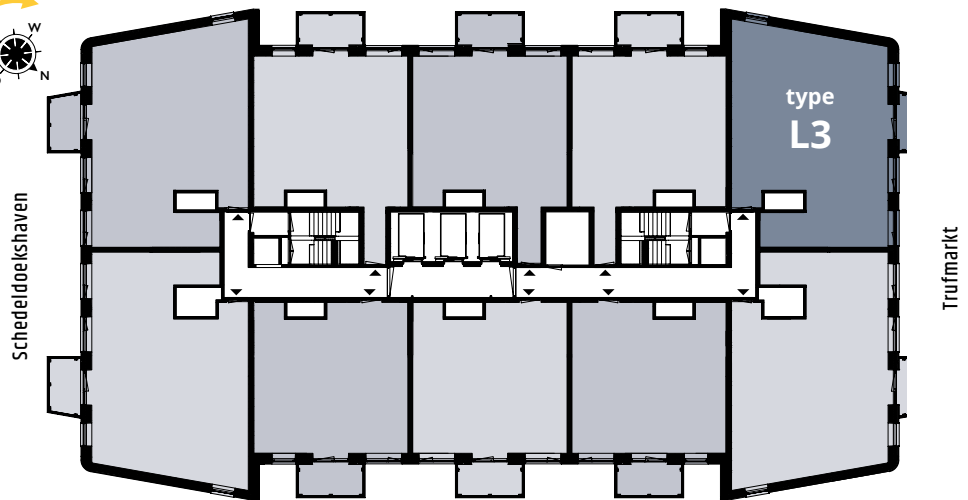

LIVING IN THE MIDDLE OF THE CULTURAL HEART OF THE HAGUE

TYPE L3 Turfmarkt-side

- Floors 17 to 23
- Floor space approx. 81.9 m²
- 2 bedrooms
- Outdoor space 4,7 m²

- The corner kitchen is equipped with a Quooker tap, an ATAG dishwasher, combi oven with integrated microwave, 80 cm wide induction hob, stainless steel extractor hood with stainless steel splash screen, fridge with freezer compartment and black composite kitchen worktop.
- Balcony on the north-west of approx. 4.7 m².
- Two bedrooms of approx. 7.9 and 16 m².
- The indoor storage room includes space, drains and water lines for the washing machine and dryer.
- The bathroom has a walk-in shower with hard glass wall and walk-in door, stainless steel shower drain, sink and electric towel radiator. The floor has large light gray tiles; the walls have white wall tiles up to the ceiling.

FLOORS 17 TO 23

Turfhaven

LOCATION

YOU CAN FIND THIS TYPE AT:

- 17th floor | Turfhaven 393
- 18th floor | Turfhaven 413
- 19th floor | Turfhaven 433
- 20th floor | Turfhaven 453
- 21st floor | Turfhaven 473
- 22nd floor | Turfhaven 493
- 23rd floor | Turfhaven 513