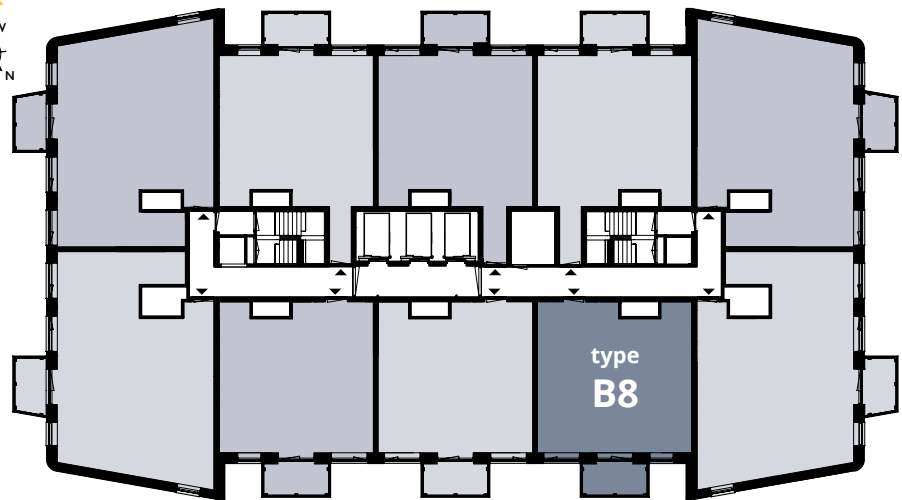

LIVING IN THE MIDDLE OF THE CULTURAL HEART OF THE HAGUE

TYPE B8

- Floors 17 to 23
- Floor space approx. 58.9 m²
- 1 bedroom
- Outdoor space 5.8 m²

- The kitchen is equipped with an ATAG dishwasher, combi oven with integrated microwave, induction stove, stainless steel extractor hood with stainless steel splash screen, fridge with freezer compartment and black composite kitchen worktop.
- Balcony on the north-east of approx. 5.8 m².
- One bedroom of approx. 14 m².
- The indoor storage room includes space, drains and water lines for the washing machine and dryer.
- The bathroom has a walk-in shower with hard glass wall and walk-in door, stainless steel shower drain, sink and electric towel radiator. The floor has large light gray tiles; the walls have white wall tiles up to the ceiling.

FLOORS 17 TO 23

Schedeldoelshaven

Trufmarkt

Turfhaven

LOCATION

YOU CAN FIND THIS TYPE AT:

- 17th floor | Turfhaven 389
- 18th floor | Turfhaven 409
- 19th floor | Turfhaven 429
- 20th floor | Turfhaven 449
- 21st floor | Turfhaven 469
- 22nd floor | Turfhaven 489
- 23rd floor | Turfhaven 509