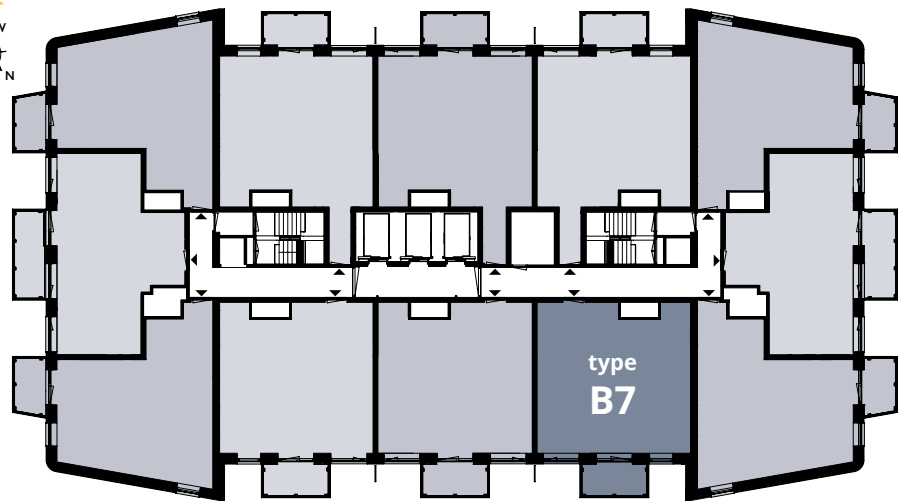

LIVING IN THE MIDDLE OF THE CULTURAL HEART OF THE HAGUE

TYPE B7

- Floors 13 to 16
- Floor space approx. 58.7 m²
- 1 bedroom
- Outdoor space 5.8 m²

- The kitchen is equipped with an ATAG dishwasher, combi oven with integrated microwave, induction stove, stainless steel extractor hood with stainless steel splash screen, fridge with freezer compartment and black composite kitchen worktop.
- Balcony on the north-east of approx. 5.8 m².
- One bedroom of approx. 13.8 m².
- The indoor storage room includes space, drains and water lines for the washing machine and dryer.
- The bathroom has a walk-in shower with hard glass wall and walk-in door, stainless steel shower drain, sink and electric towel radiator. The floor has large light gray tiles; the walls have white wall tiles up to the ceiling.

FLOORS 3 TO 16 (Floors 3 to 13 shown here)

Schedeldoelshaven

Trufmarkt

Turfhaven

LOCATION

YOU CAN FIND THIS TYPE AT:

- | | |
|---------------------------|----------------------------|
| 3rd floor Turfhaven 67 | 10th floor Turfhaven 235 |
| 4th floor Turfhaven 91 | 11th floor Turfhaven 259 |
| 5th floor Turfhaven 115 | 12th floor Turfhaven 283 |
| 6th floor Turfhaven 139 | 13th floor Turfhaven 307 |
| 7th floor Turfhaven 163 | 14th floor Turfhaven 329 |
| 8th floor Turfhaven 187 | 15th floor Turfhaven 349 |
| 9th floor Turfhaven 211 | 16th floor Turfhaven 369 |