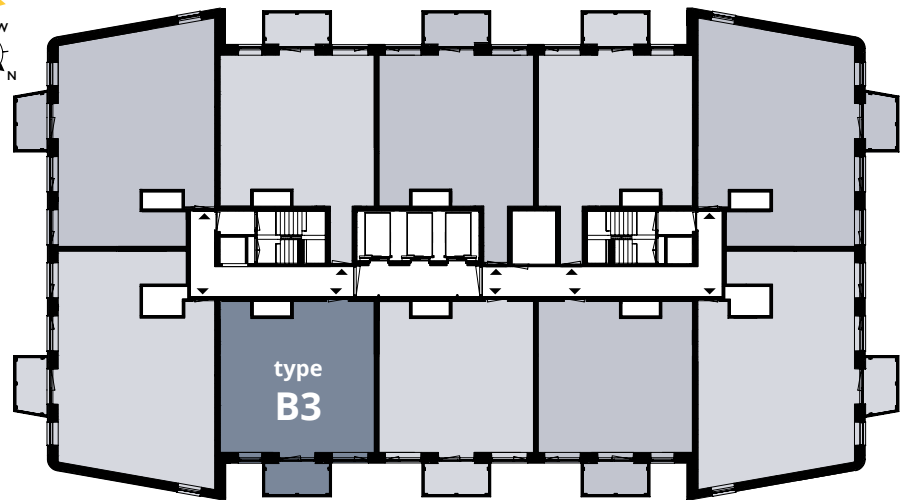

LIVING IN THE MIDDLE OF THE CULTURAL HEART OF THE HAGUE

TYPE B3

- Floors 17 to 23
- Floor space approx. 58.9 m²
- 1 bedroom
- Outdoor space 5.8 m²

- The kitchen is equipped with an ATAG dishwasher, combi oven with integrated microwave, induction stove, stainless steel extractor hood with stainless steel splash screen, fridge with freezer compartment and black composite kitchen worktop.
- Balcony on the north-east of approx. 5.8 m².
- One bedroom of approx. 14 m².
- The indoor storage room includes space, drains and water lines for the washing machine and dryer.
- The bathroom has a walk-in shower with hard glass wall and walk-in door, stainless steel shower drain, sink and electric towel radiator. The floor has large light gray tiles; the walls have white wall tiles up to the ceiling.

FLOORS 17 TO 23

Schedeldoelshaven

Trufmarkt

Turfhaven

LOCATION

YOU CAN FIND THIS TYPE AT:

- 17th floor | Turfhaven 385
- 18th floor | Turfhaven 405
- 19th floor | Turfhaven 425
- 20th floor | Turfhaven 445
- 21st floor | Turfhaven 465
- 22nd floor | Turfhaven 485
- 23rd floor | Turfhaven 505