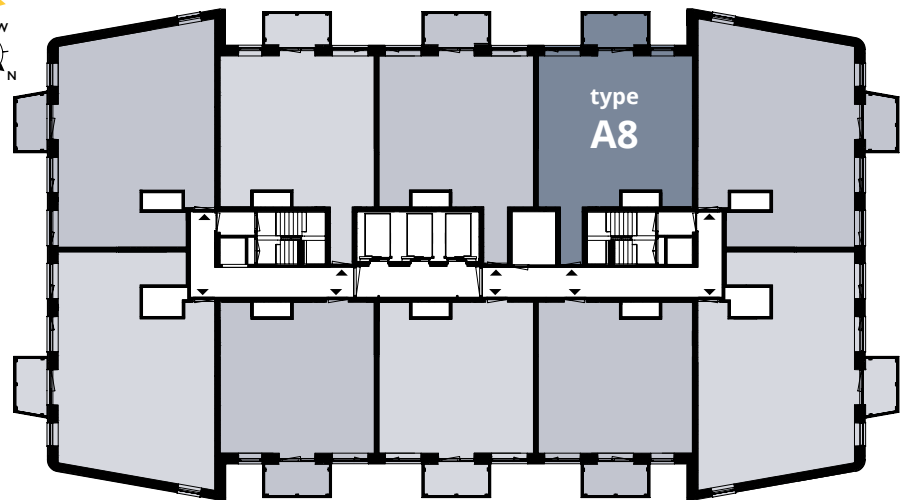

LIVING IN THE MIDDLE OF THE CULTURAL HEART OF THE HAGUE

TYPE A8

- Floors 17 to 23
- Floor space approx. 62.2 m²
- 1 bedroom
- Outdoor space 5.8 m²

- The kitchen is equipped with an ATAG dishwasher, combi oven with integrated microwave, induction stove, stainless steel extractor hood with stainless steel splash screen, fridge with freezer compartment and black composite kitchen worktop.
- Balcony on the south-west of approx. 5.8 m².
- One bedroom of approx. 14 m².
- The indoor storage room includes space, drains and water lines for the washing machine and dryer.
- The bathroom has a walk-in shower with hard glass wall and walk-in door, stainless steel shower drain, sink and electric towel radiator. The floor has large light gray tiles; the walls have white wall tiles up to the ceiling.

FLOORS 17 TO 23

Schedeldoelshaven

Trufmarkt

Turfhaven

LOCATION

YOU CAN FIND THIS TYPE AT:

- 17th floor | Turfhaven 395
- 18th floor | Turfhaven 415
- 19th floor | Turfhaven 435
- 20th floor | Turfhaven 455
- 21st floor | Turfhaven 475
- 22nd floor | Turfhaven 495
- 23rd floor | Turfhaven 515