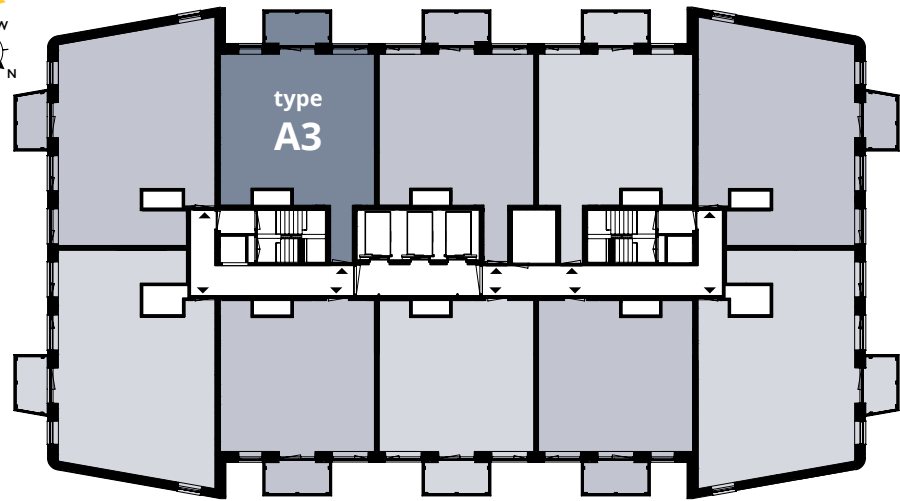

FLOORS 17 TO 23

Schedeldoelshaven

Trufmarkt

Turfhaven