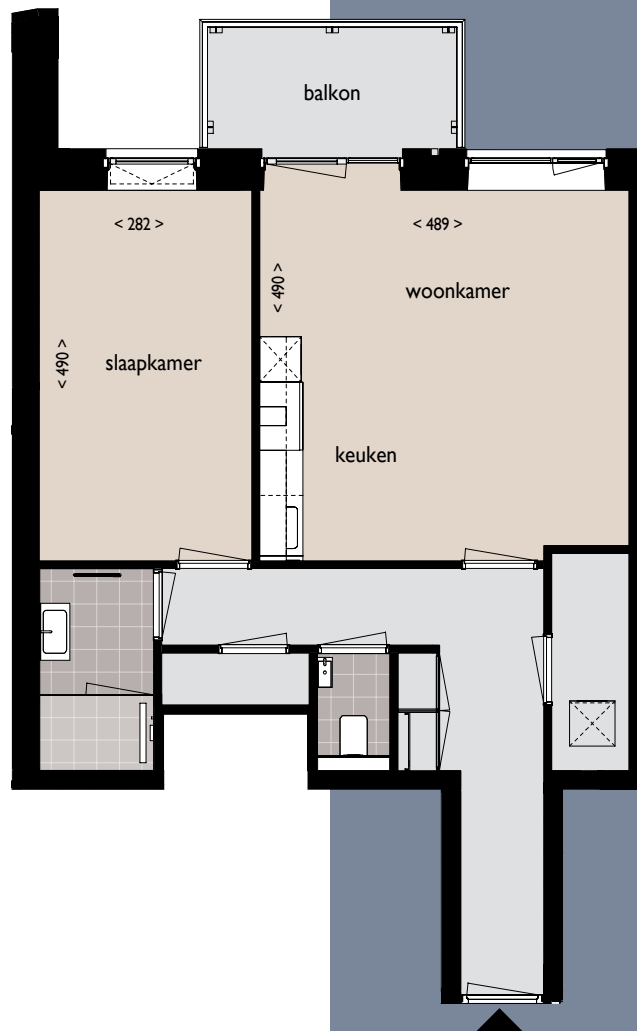

### TYPE A1

- Floors 3 to 16
- Floor space approx. 61.9 m<sup>2</sup>
- 1 bedroom
- Outdoor space 5.8 m<sup>2</sup>

- The kitchen is equipped with an ATAG dishwasher, combi oven with integrated microwave, induction stove, stainless steel extractor hood with stainless steel splash screen, fridge with freezer compartment and black composite kitchen worktop.
- Balcony on the south-west of approx. 5.8 m<sup>2</sup>.
- One bedroom of approx. 13.8 m<sup>2</sup>.
- The indoor storage room includes space, drains and water lines for the washing machine and dryer.
- The bathroom has a walk-in shower with hard glass wall and walk-in door, stainless steel shower drain, sink and electric towel radiator. The floor has large light gray tiles; the walls have white wall tiles up to the ceiling.