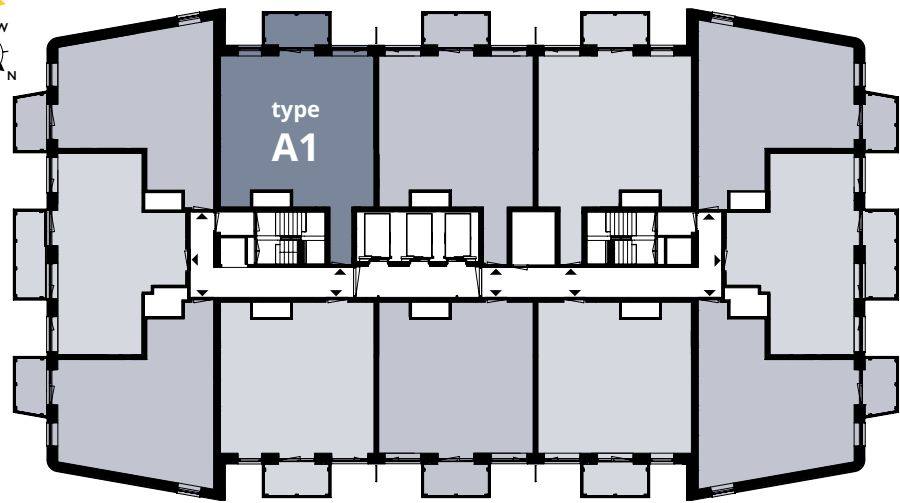

FLOORS 3 TO 16

Schedeldoelshaven

Trufmarkt

Turfhaven